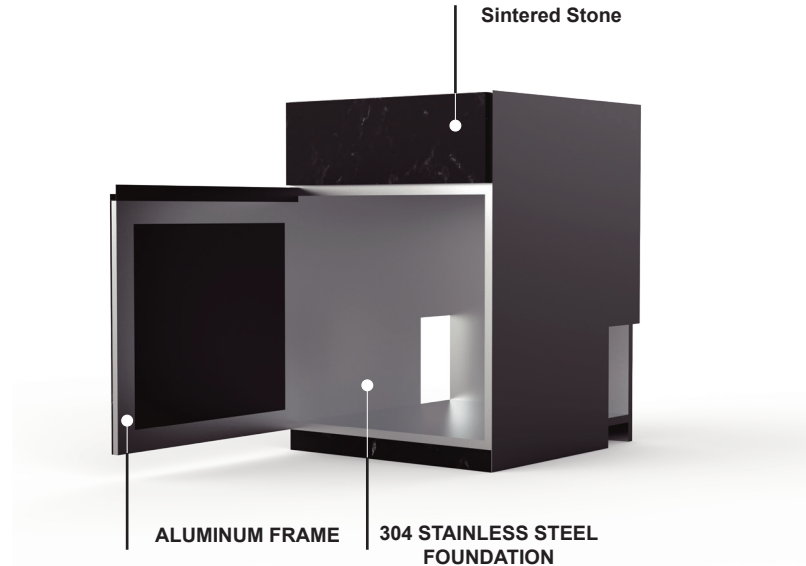

Drawer

Fridge

Faucet & Sink

BBQ Grill

Door Panel

Pull-Out Basket

Extension Table

Countertop & Door

Options:

Black

Grey

White

Navy

Stainless Steel

Recommended Variation: (fully customizable)

Wire Basket Cabinet

x 3

Recommended Variation: (fully customizable)

Sink Cabinet

Length 800mm

Height 900mm

Depth 690mm

x 2

x 1