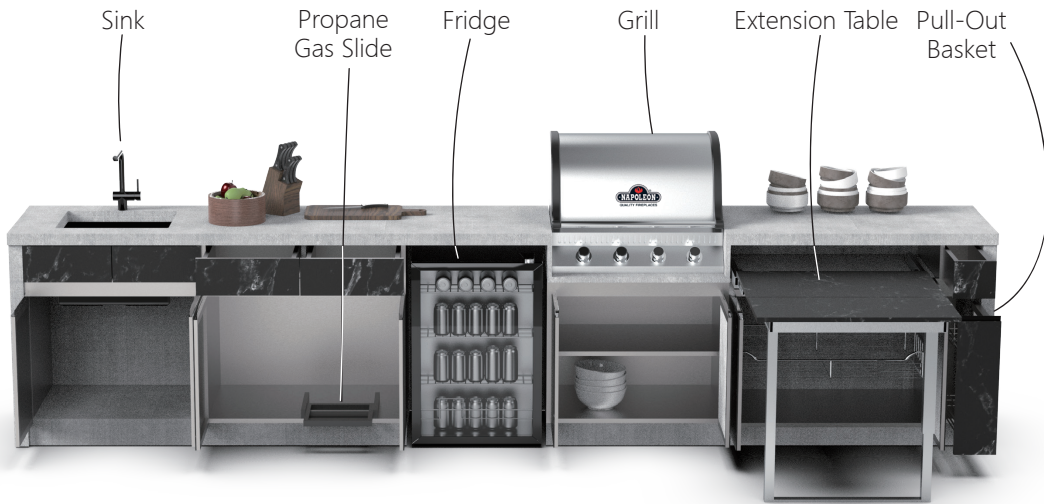

Stainless Steel Outdoor Kitchen

Durable & Sustainable

JOL(Hong Kong)Company Limited

Introduction

Our product offers a wide selection of the most popular outdoor kitchen combinations for you to customize, including various colors and accessories. Most importantly, our cabinet body is inspired by the strength, sturdiness, and stability of premium quality 304 stainless steel. This gives both the interior and exterior cabinets a luxurious look that will satisfy your need for your outdoor kitchen.

Drawer

Fridge

Faucet & Sink

BBQ Grill

Door Panel

Pull-Out Basket

Extension Table

Countertop & Door